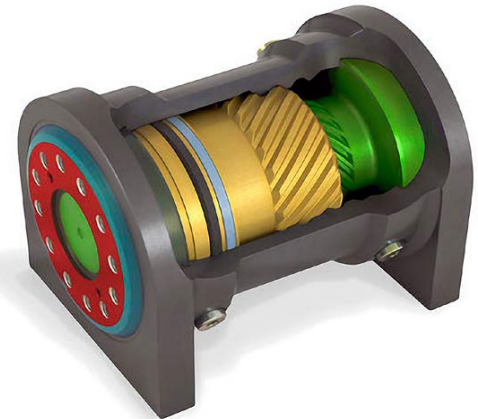

## Tilt your attachment instead of rotating your machine!

The safety, simplicity, and reliability of the HKR coupler has been combined with the XtraTilt Power Actuator that will transform the productivity of your excavator.

With a tilt angle of 180 degrees on all models, this groundbreaking product will increase the versatility of your attachments in multiple applications. The HKR-T coupler allows you to expand the working envelope of your machine and eliminates the need to level your tracks when doing fine grading work.

## Key Features

- HKR-T Coupler includes all HKR safety features
- Simple & robust design
- Tilt angle of 180 degrees
- Single cylinder operation, removing complexity
- XtraTilt Power Actuator- essentially maintenance and wear-free
- Exceeds global safety standards
- Available for excavators 3T-20T

## XtraTilt Power Actuator

The HKR-T has been proven to be the most reliable tilting quick coupler on the market today. The XtraTilt Power Actuator is self-lubricating and essentially maintenance free, so that you are able to concentrate on more important tasks. No exposed tilt cylinders mean never having to worry about damage or failure of critical components.